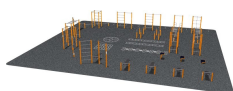

FSP10200

Street Workout, Parkour 289m²

Combining training equipment for Street Workout and Parkour with dedicated hangout areas, this is the perfect meeting point for young people. Having two of the same products next to each other creates the opportunity for beginners to copy the movements of experienced users, or challenge each other. This solution can easily be expanded with more playful KOMPAN products to enhance and build an even more dynamic and attractive space for teens.

Gruppo	Outdoor Fitness
Categoria	Soluzioni Fitness
Età d'uso	13+
Altezza massima di caduta	233
Altezza	240
Area di sicurezza	388.06 m ²

FSP10200
**240cm
***265.1m²
388.6m² (Surface Area)
1:300

FSP10200
1:300