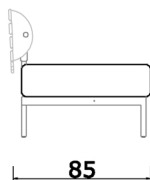

Bearing structure is in tubular metallic frame medium grey epoxy varnished, transparent glossy and metallic finishing. Wooden slats for seating and backrest. Quilted mattress in expanded polyether and wrapped in acrylic fiber. Covers are fully removable.

Cuscino volante 55x55 cm

Loose cushion 55x55 cm

Cuscino rullo cm 65 Ø cm 16

Roll cushion 65 cm Ø 16 cm

Divano letto singolo cm 200  
Materasso trapuntato cm 80x195x20  
Fodera a cuffia  
Single sofa bed 200 cm  
Quilted mattress 80x195x20 cm  
Cover in hood version

Divano letto matrimoniale cm 200  
Materasso trapuntato cm 160x195x10  
Ripiegato singolo cm 80x195x20  
Fodera a cuffia  
Double sofa bed 200 cm  
Quilted mattress 160x195x10 cm  
Single 80x195x20 cm  
Cover in hood version

Divano letto singolo cm 200  
Materasso trapuntato cm 80x195x20  
Tessuto fisso in tutte le varianti  
Single sofa bed 200 cm  
Quilted mattress 80x195x20 cm  
Any fixed fabric cover

Divano letto matrimoniale cm 200  
Materasso trapuntato cm 160x195x10  
Ripiegato singolo cm 80x195x20  
Tessuto fisso in tutte le varianti  
Double sofa bed 200 cm  
Quilted mattress 160x195x10 cm  
Single 80x195x20 cm  
Any fixed fabric cover