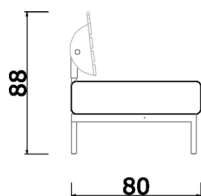

Bearing structure is in tubular metallic frame medium grey epoxy varnished, transparent glossy and metallic finishing. Wooden slats for seating and backrest. Quilted mattress in expanded polyether and wrapped in acrylic fiber. Covers are fully removable.

Cuscino volante 55x55 cm

Loose cushion 55x55 cm

Cuscino rullo cm 65 Ø cm 16

Roll cushion 65 cm Ø 16 cm

Divano letto singolo cm 200  
Materasso trapuntato cm 80x195x20  
Fodera a cuffia  
Single sofa bed 200 cm  
Quilted mattress 80x195x20 cm  
Cover in hood version

Divano letto matrimoniale cm 200  
Materasso trapuntato cm 160x195x10  
Ripiegato singolo cm 80x195x20  
Fodera a cuffia  
Double sofa bed 200 cm  
Quilted mattress 160x195x10 cm  
Single 80x195x20 cm  
Cover in hood version

Divano letto singolo cm 200  
Materasso trapuntato cm 80x195x20  
Tessuto fisso in tutte le varianti  
Single sofa bed 200 cm  
Quilted mattress 80x195x20 cm  
Any fixed fabric cover

Divano letto matrimoniale cm 200  
Materasso trapuntato cm 160x195x10  
Ripiegato singolo cm 80x195x20  
Tessuto fisso in tutte le varianti  
Double sofa bed 200 cm  
Quilted mattress 160x195x10 cm  
Single 80x195x20 cm  
Any fixed fabric cover