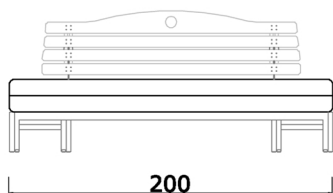

Bearing structure is in tubular metallic frame medium grey epoxy varnished, transparent glossy and metallic finishing. Wooden slats for seating and backrest. Quilted mattress in expanded polyether and wrapped in acrylic fiber. Covers are fully removable.

Cuscino volante 55x55 cm

Loose cushion 55x55 cm

Cuscino rullo cm 65 Ø cm 16

Roll cushion 65 cm Ø 16 cm

Divano letto singolo cm 200  
Materasso trapuntato cm 80x195x20  
Fodera a cuffia  
Single sofa bed 200 cm  
Quilted mattress 80x195x20 cm  
Cover in hood version

Divano letto matrimoniale cm 200  
Materasso trapuntato cm 160x195x10  
Ripiegato singolo cm 80x195x20  
Fodera a cuffia  
Double sofa bed 200 cm  
Quilted mattress 160x195x10 cm  
Single 80x195x20 cm  
Cover in hood version

Divano letto singolo cm 200  
Materasso trapuntato cm 80x195x20  
Tessuto fisso in tutte le varianti  
Single sofa bed 200 cm  
Quilted mattress 80x195x20 cm  
Any fixed fabric cover

Divano letto matrimoniale cm 200  
Materasso trapuntato cm 160x195x10  
Ripiegato singolo cm 80x195x20  
Tessuto fisso in tutte le varianti  
Double sofa bed 200 cm  
Quilted mattress 160x195x10 cm  
Single 80x195x20 cm  
Any fixed fabric cover