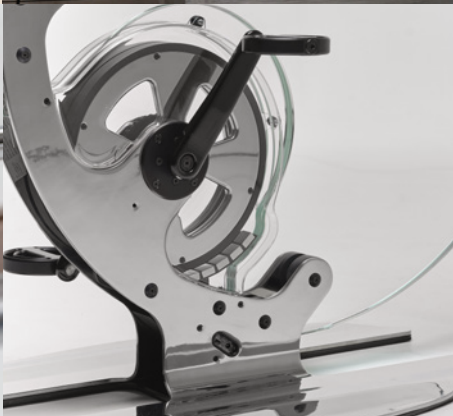

Teckell.®

Italian design looks forward

MADE IN ITALIA