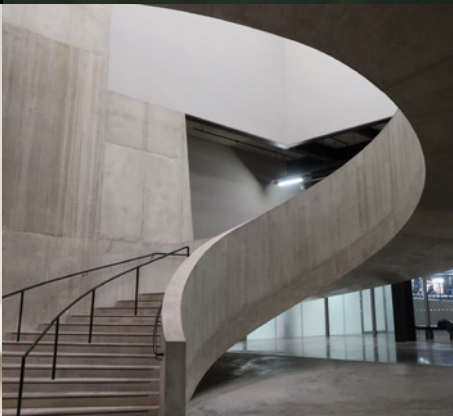

Teckell.®

Italian design looks forward

MADE IN ITALIA