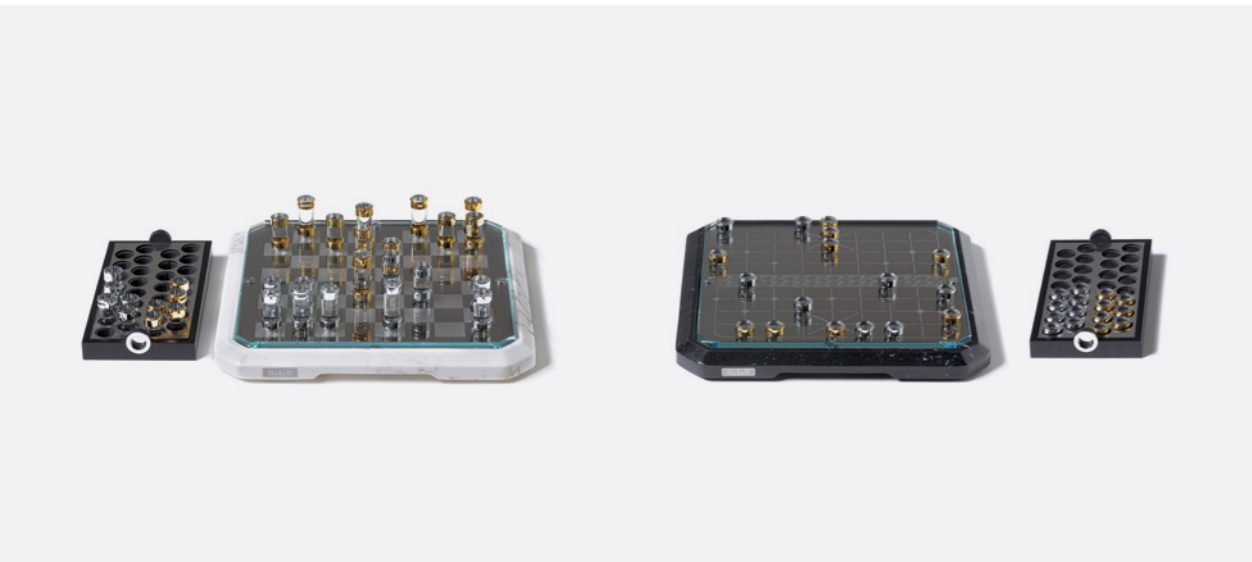

It takes a simple movement to transform this game table into a minimal living room table.

Teckell Effetto 71 further transforms the sport with its crystal table top.

Far from fragile, the transparent material is rock solid and the ball bounces smoothly for a fast, fluid game. The solid American walnut legs are shaped to represent the ball's trajectory inverted and harken back to the lines often seen in 1950s and '60s Italian design.

**TECKELL
EFFETTO 71**

Legs

Walnut

Playing
field

TECKELL CICLOTTE CHROME/BLACK

EXERCISE BIKES

L 111 x W 50 x H 111 cm • 96 kg
L 43 ¾ x W 19 ½ x H 43 ¾ inches • 212 lbs

TECKELL STRATEGO WHITE/BLACK

MULTI-GAME BOARDS

Teckell Ciclotte exercise bike is certified for EU/US/China.

TECKELL 90 MINUTO WOOD

INDOOR FOOSBALL TABLE

L 140 x W 106 (closed rods) x H 92 cm • 75 kg
L 140 x W 174 (open rods) x H 92 cm