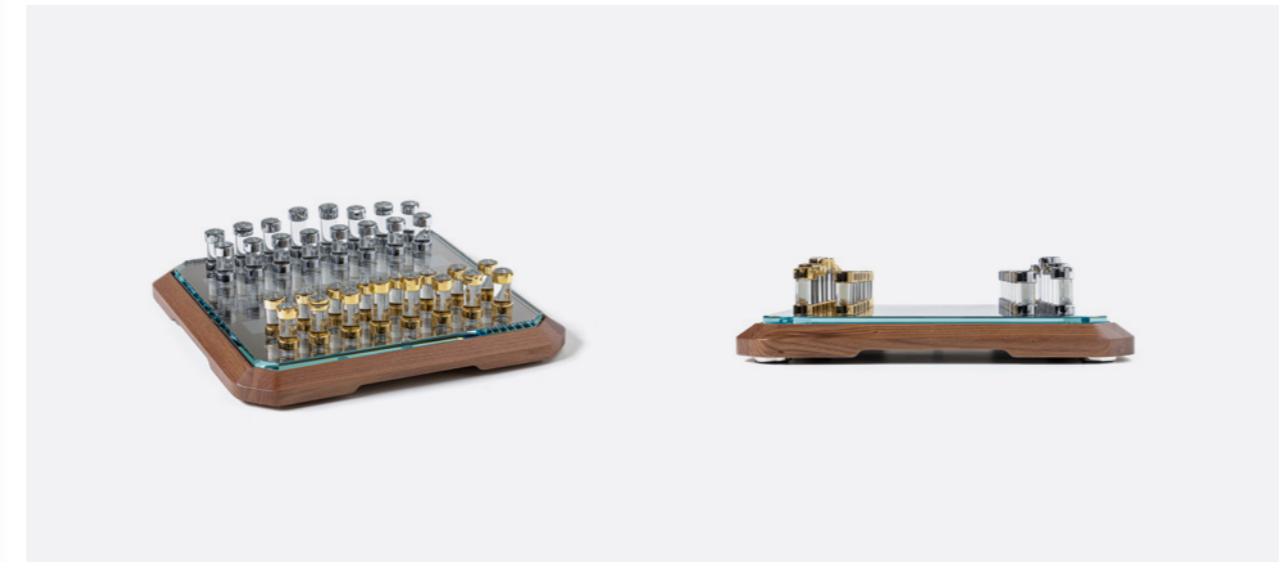

It takes a simple movement to transform this game table into a minimal living room table.

Teckell Effetto 71 further transforms the sport with its crystal table top.

Far from fragile, the transparent material is rock solid and the ball bounces smoothly for a fast, fluid game. The solid American walnut legs are shaped to represent the ball's trajectory inverted and harken back to the lines often seen in 1950s and '60s Italian design.

MULTI-GAME BOARDS

Teckell Ciclotte exercise bike is certified for EU/US/China.

TECKELL 90 MINUTO WOOD

INDOOR FOOSBALL TABLE

L 140 x W 106 (closed rods) x H 92 cm • 75 kg
L 140 x W 174 (open rods) x H 92 cm

L 55 ½ x W 41 ¾ (closed rods) x H 36 ¼ inches • 165 lbs
L 55 ½ x W 68 ½ (open rods) x H 36 ¼ inches

TECKELL STRATEGO WOOD

MULTI-GAME BOARDS

L 52 x W 52 x H 4.5 cm • 28 kg
L 20 ¼ x W 20 ¼ x H 1 ¾ inches • 62 lbs

Teckell Stratego is available with different game sheets, engraved on thin metal, such as: Checkers, Backgammon, Chess, Ludo, and Xiangqi.

TECKELL CRISTALLINO GOLD LE

INDOOR FOOSBALL TABLE

L 140 x W 106 (closed rods) x H 92 cm • 116 kg
L 140 x W 174 (open rods) x H 92 cm