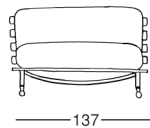

Chair and sofa-beds, a kinematic system consisting of an extensible frame, grey epoxy varnished, fitted with bent plywood slats. Back adjustable in different positions. In the sofa position the mattress is folded up and forms the back and the seat; in the bed position, the frame is quite pulled out and the mattress is opened. The pillows are optional. Mattress in expanded polyurethan with differentiated thickness and acrylic fibre wrapping.

1 Guanciale singolo poltrona
Pillow for chair complete

Poltrona letto mat. cm. 87x12x190
Materasso sfoderabile a cuffia
Chair-bed. Mattress 87x12x190 cm
removable cover, hood version

2 Guanciali medi piazza e mezza
2 Pillows for medium-size sofa-bed

Divano letto piazza e mezza mat. cm. 127x12x190
Materasso sfoderabile a cuffia
Sofa-bed. Mattress 127x12x190 cm
removable cover, hood version

2 Guanciali grandi matrimoniali
2 Pillows for large sofa-bed

Divano letto matrimoniale mat. cm. 153x12x190
Materasso sfoderabile a cuffia
Sofa-bed. Mattress 153x12x190 cm
removable cover, hood version

1 Guanciale singolo poltrona
Pillow for chair complete

Poltrona letto mat. cm. 87x12x190
in bianco senza guanciali.
Materasso sfoderabile a busta
Chair-bed. Mattress 87x12x190 cm
white covering, without pillow
removable cover, envelope version