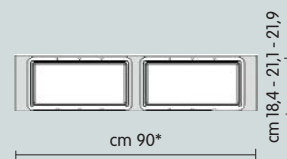

- Kit vaschetta 60: contiene n. 1 vaschetta
- Kit vaschetta 90: contiene n. 2 vaschette
- Kit vaschetta 120: contiene n. 3 vaschette

I tre modelli sono disponibili con profondità cm 18,4; cm 21,1 e cm 21,9

The tub kit is an item that is placed in the upper part of the large drawers under the sink, in order to use wisely the space between the unit door and the sink.

- Tub Kit 60: contains 1 tub
- Tub Kit 90: contains 2 tubs
- Tub Kit 120: contains 3 tubs

The three models are all available in following depths: 18,4 cm; 21,1 cm and 21,9 cm.

kit vaschetta 60

kit vaschetta 90

kit vaschetta 120

*Le dimensioni si riferiscono alle misure nominali del cassetto / *Sizes refer to nominal drawer measurements