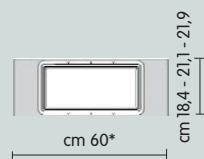

- Kit vaschetta 60: contiene n. 1 vaschetta
- Kit vaschetta 90: contiene n. 2 vaschette
- Kit vaschetta 120: contiene n. 3 vaschette

I tre modelli sono disponibili con profondità cm 18,4; cm 21,1 e cm 21,9

The tub kit is an item that is placed in the upper part of the large drawers under the sink, in order to use wisely the space between the unit door and the sink.

- Tub Kit 60: contains 1 tub
- Tub Kit 90: contains 2 tubs
- Tub Kit 120: contains 3 tubs

The three models are all available in following depths: 18,4 cm; 21,1 cm and 21,9 cm.

kit vaschetta 60

kit vaschetta 90

kit vaschetta 120

*Le dimensioni si riferiscono alle misure nominali del cassetto / *Sizes refer to nominal drawer measurements